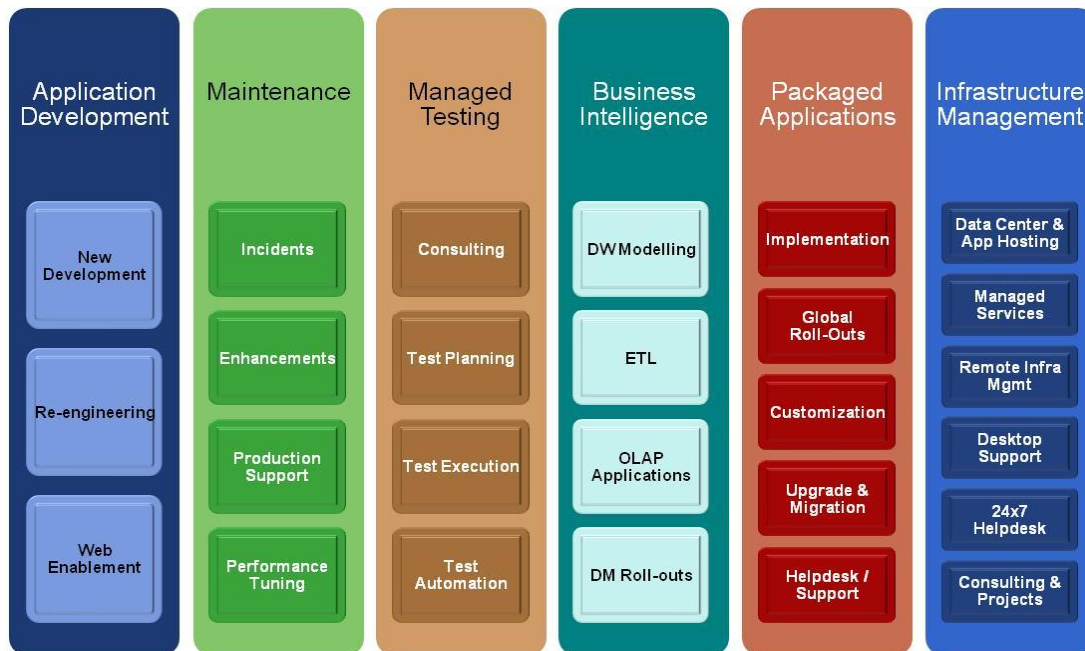

Service Offerings :

Segments Served :

- Independent Software Vendors
- Travel, Transportation and Logistics
- Manufacturing
- Construction

- Telecom
- BFSI

Strategic Alliances :

Microsoft	IBM	Oracle	HP
SAP	Epicor Scala	Borland	VM Ware
Microfocus	RAD View software	Quest	Informatica
Intel	SCO	Actuate	Visual Numerics
Corel	Redhat	Novell	DataDirect Technologies